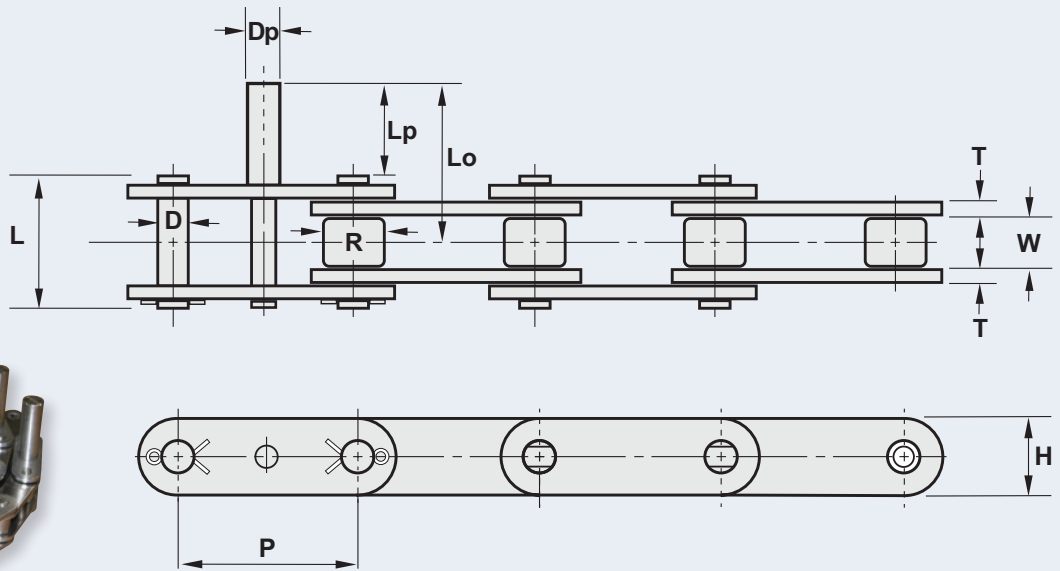

Renold Roller Chain Number	Dimensions - Inches										Average Chain Weight lbs/ft
	Chain Pitch P	Roller		Pin		Link Plates			Pin Proj.	Ext. Pin	
		Width	Dia.	Diam.	Length	Height	Thickness				
		W	R	D	L	H	T	Dp	Lp	Lo	
C2060H 1/2" D5	1 1/2	1/2	0.469	0.234	1.087	0.670	0.125	1/2	1.625	2.140	1.20